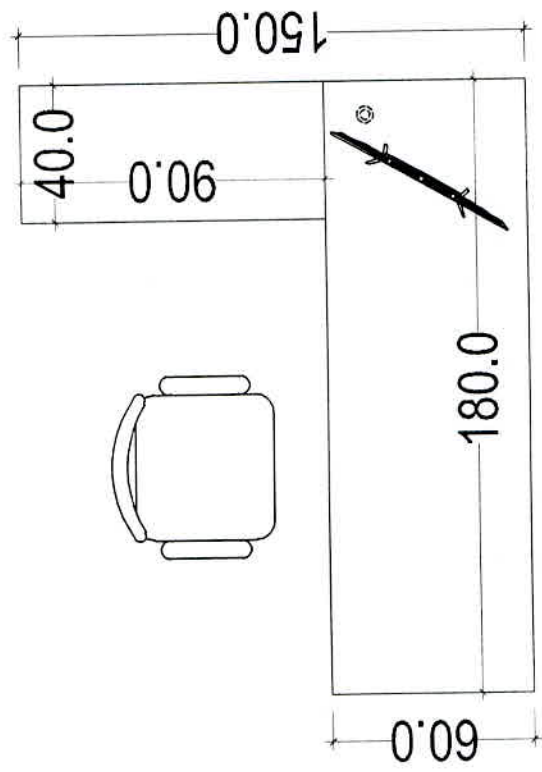

KOLLAM OFFICE - ITEMS DETAILS

Sl No	Item	Details	Length	Hight	Depth	Qty
1	False ceiling	by using 12 mm gypsum board				260 Sq
2	Table	By using laminated MDF. Top & side thickness 34 mm	160	75	60	2
3	Side Unit	By using laminated MDF. Top & side thickness 34 mm	150	70	40	2
4	Main Chair	Revolving Chair				2
5	Normal Chair	As per Model				4
6	Visitors Chair	As per Model				5
7	Wash Unit	With Mirror&back panel, IS 710 grade	60	75	50	
8	Shelf Unit	By using laminated MDF, back panel cupboard	210	210	50	
9	Panelling	Planilaque glass with plywood back panel & plywood finish frame	490	300		
10	Hanging tube light	As needed				
11	Track Light					3
12	Deep recesses light	As needed				
13	Profile light	As needed				
14	Aluminium Partic	As per Model				
15	Glass Door		100	215		
16	Colour	Almond Green				

330

315

ELEVATION C - KOLLAM

345

315

ELEVATION D - KOLLAND

TABLE - KOLLAM

CEILING LAYOUT - KOLLAM.