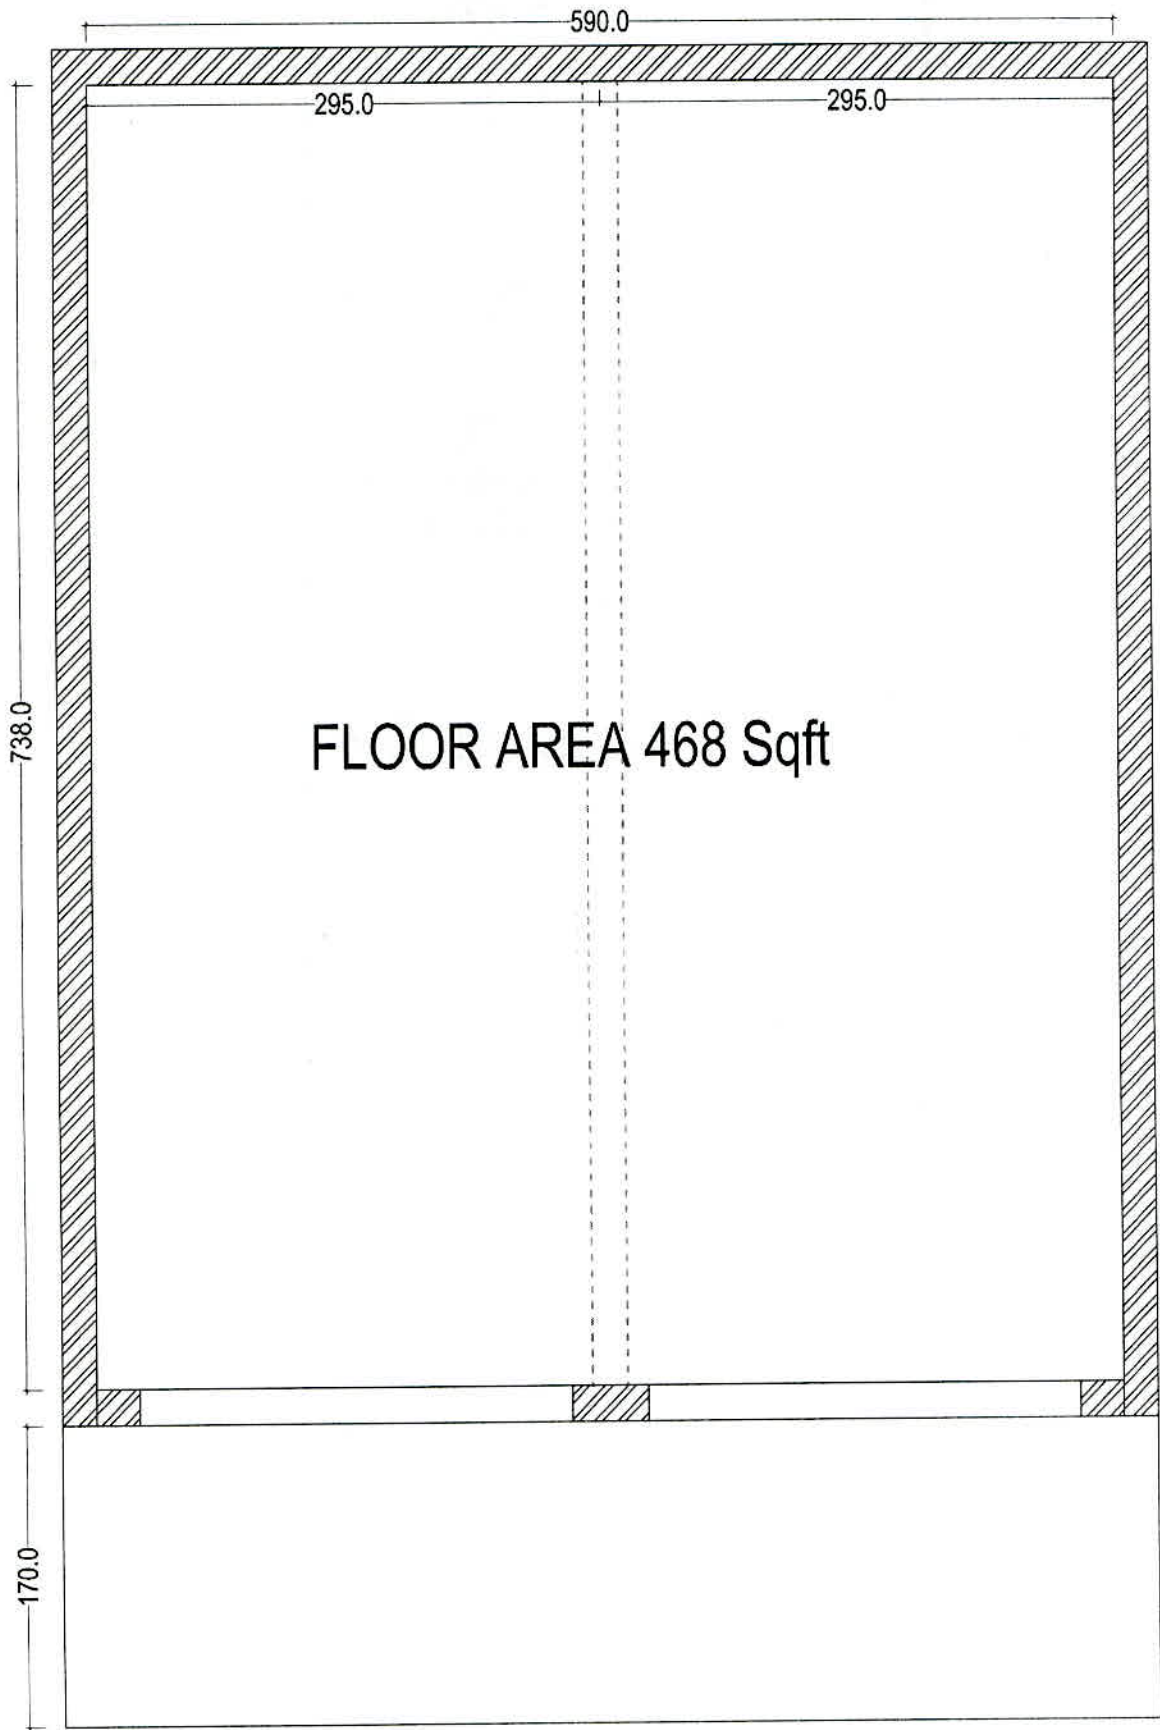

KOLLAM OFFICE - ITEMS DETAILS

Sl No	Item	Details	Length	Hight	Depth	Qty
1	False ceiling	by using 12 mm gypsum board				260 Sq
2	Table	By using laminated MDF. Top & side thickness 34 mm	160	75	60	2
3	Side Unit	By using laminated MDF. Top & side thickness 34 mm	150	70	40	2
4	Main Chair	Revolving Chair				2
5	Normal Chair	As per Model				4
6	Visitors Chair	As per Model				5
7	Wash Unit	With Mirror&back panel, IS 710 grade	60	75	50	
8	Shelf Unit	By using laminated MDF, back panel cupboard	210	210	50	
9	Panelling	Planilaque glass with plywood back panel & plywood finish frame	490	300		
10	Hanging tube light	As needed				
11	Track Light					3
12	Deep recesses light	As needed				
13	Profile light	As needed				
14	Aluminium Partic	As per Model				
15	Glass Door		100	215		
16	Colour	Almond Green				

FLOOR LAYOUT - KOLLAM

ELEVATION A - KOLLAND

FALSE CEILING

COUNTER TABLE - KOLLAM

FALSE CEILING

ELEVATION B - KOLLAM

FALSE CEILING

530

FLOOR LAYOUT - MALAPPURAM.

MALAPPURAM.