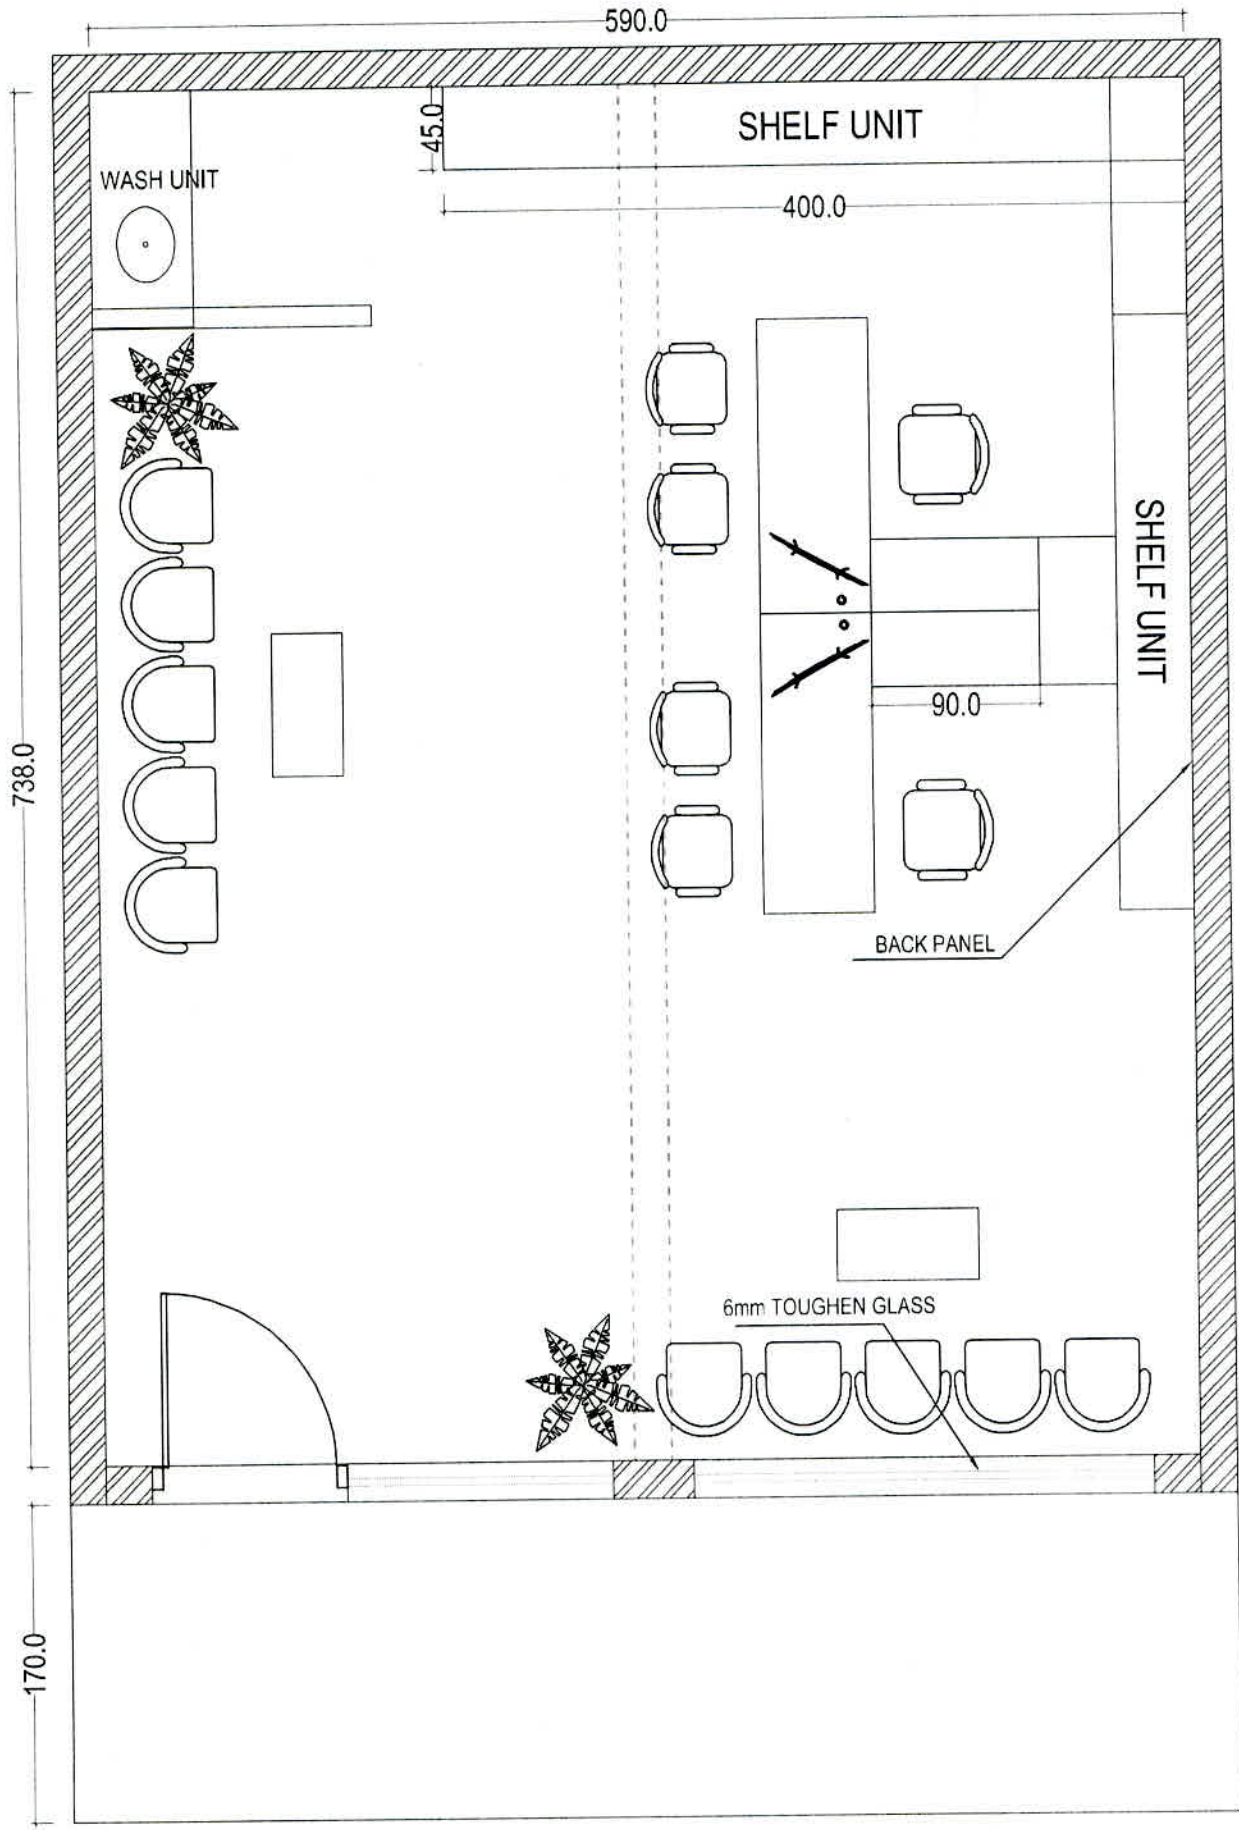

KOLLAM OFFICE - ITEMS DETAILS

Sl No	Item	Details	Length	Hight	Depth	Qty
1	False ceiling	by using 12 mm gypsum board				260 Sq
2	Table	By using laminated MDF. Top & side thickness 34 mm	160	75	60	2
3	Side Unit	By using laminated MDF. Top & side thickness 34 mm	150	70	40	2
4	Main Chair	Revolving Chair				2
5	Normal Chair	As per Model				4
6	Visitors Chair	As per Model				5
7	Wash Unit	With Mirror&back panel, IS 710 grade	60	75	50	
8	Shelf Unit	By using laminated MDF, back panel cupboard	210	210	50	
9	Panelling	Planilaque glass with plywood back panel & plywood finish frame	490	300		
10	Hanging tube light	As needed				
11	Track Light					3
12	Deep recesses light	As needed				
13	Profile light	As needed				
14	Aluminium Partic	As per Model				
15	Glass Door		100	215		
16	Colour	Almond Green				

FLOOR LAYOUT - KOLLAM

ELEVATION A - KOLLAND

FALSE CEILING

COUNTER TABLE - KOLLAM

FALSE CEILING

ELEVATION B - KOLLAM

FALSE CEILING

530

330

315

ELEVATION C - KOLLAM

345

315

ELEVATION D - KOLLAND

TABLE - KOLLAM

CEILING LAYOUT - KOLLAM.

FLOOR LAYOUT - MALAPPURAM.

MALAPPURAM.