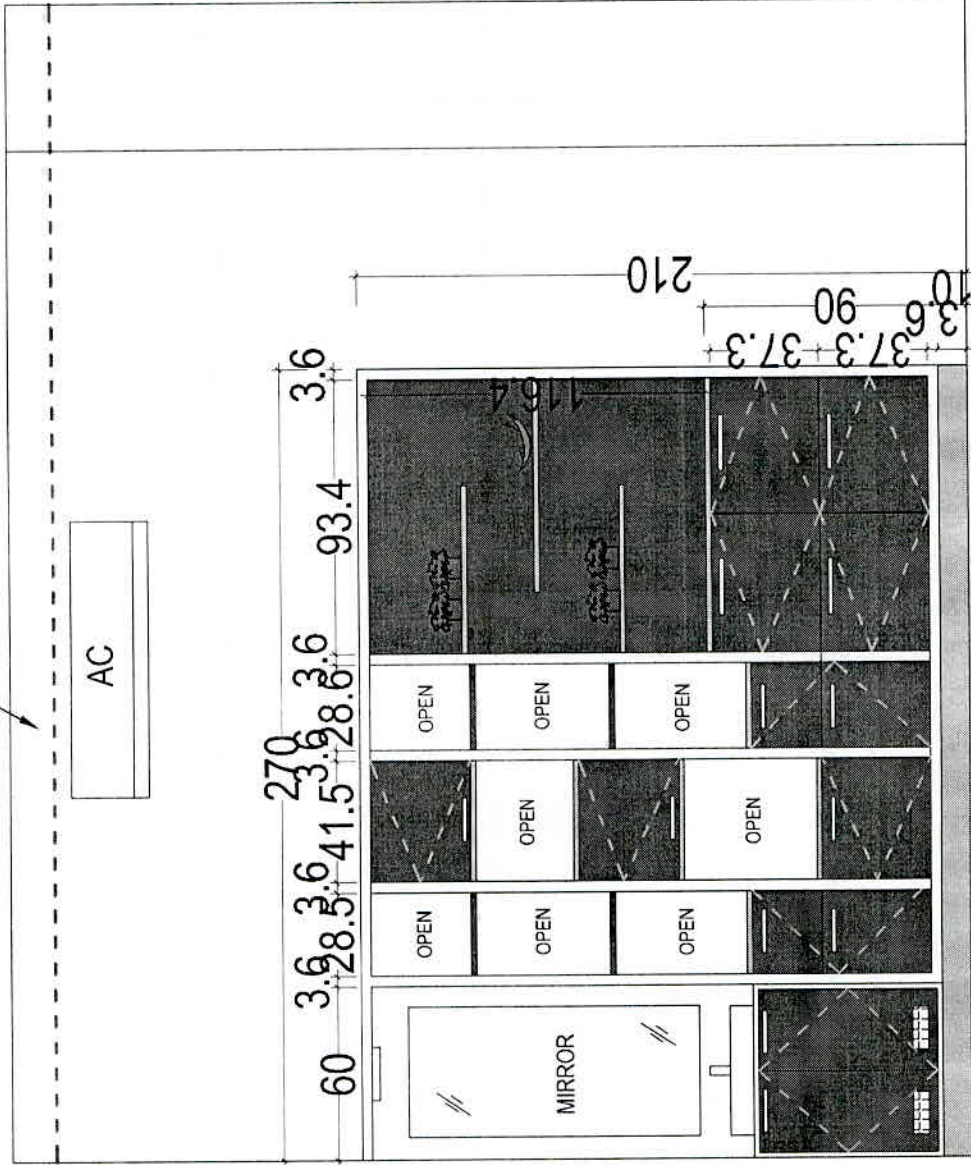

KOLLAM OFFICE - ITEMS DETAILS

Sl No	Item	Details	Length	Hight	Depth	Qty
1	False ceiling	by using 12 mm gypsum board				260 Sq
2	Table	By using laminated MDF. Top & side thickness 34 mm	160	75	60	2
3	Side Unit	By using laminated MDF. Top & side thickness 34 mm	150	70	40	2
4	Main Chair	Revolving Chair				2
5	Normal Chair	As per Model				4
6	Visitors Chair	As per Model				5
7	Wash Unit	With Mirror&back panel, IS 710 grade	60	75	50	
8	Shelf Unit	By using laminated MDF, back panel cupboard	210	210	50	
9	Panelling	Planilaque glass with plywood back panel & plywood finish frame	490	300		
10	Hanging tube light	As needed				
11	Track Light					3
12	Deep recesses light	As needed				
13	Profile light	As needed				
14	Aluminium Partic	As per Model				
15	Glass Door		100	215		
16	Colour	Almond Green				

FLOOR LAYOUT - KOLLAM

ELEVATION A - KOLLAND

FALSE CEILING

COUNTER TABLE - KOLLAM

FALSE CEILING

ELEVATION B - KOLLAM

FALSE CEILING

530

FLOOR LAYOUT - MALAPPURAM.

MALAPPURAM.