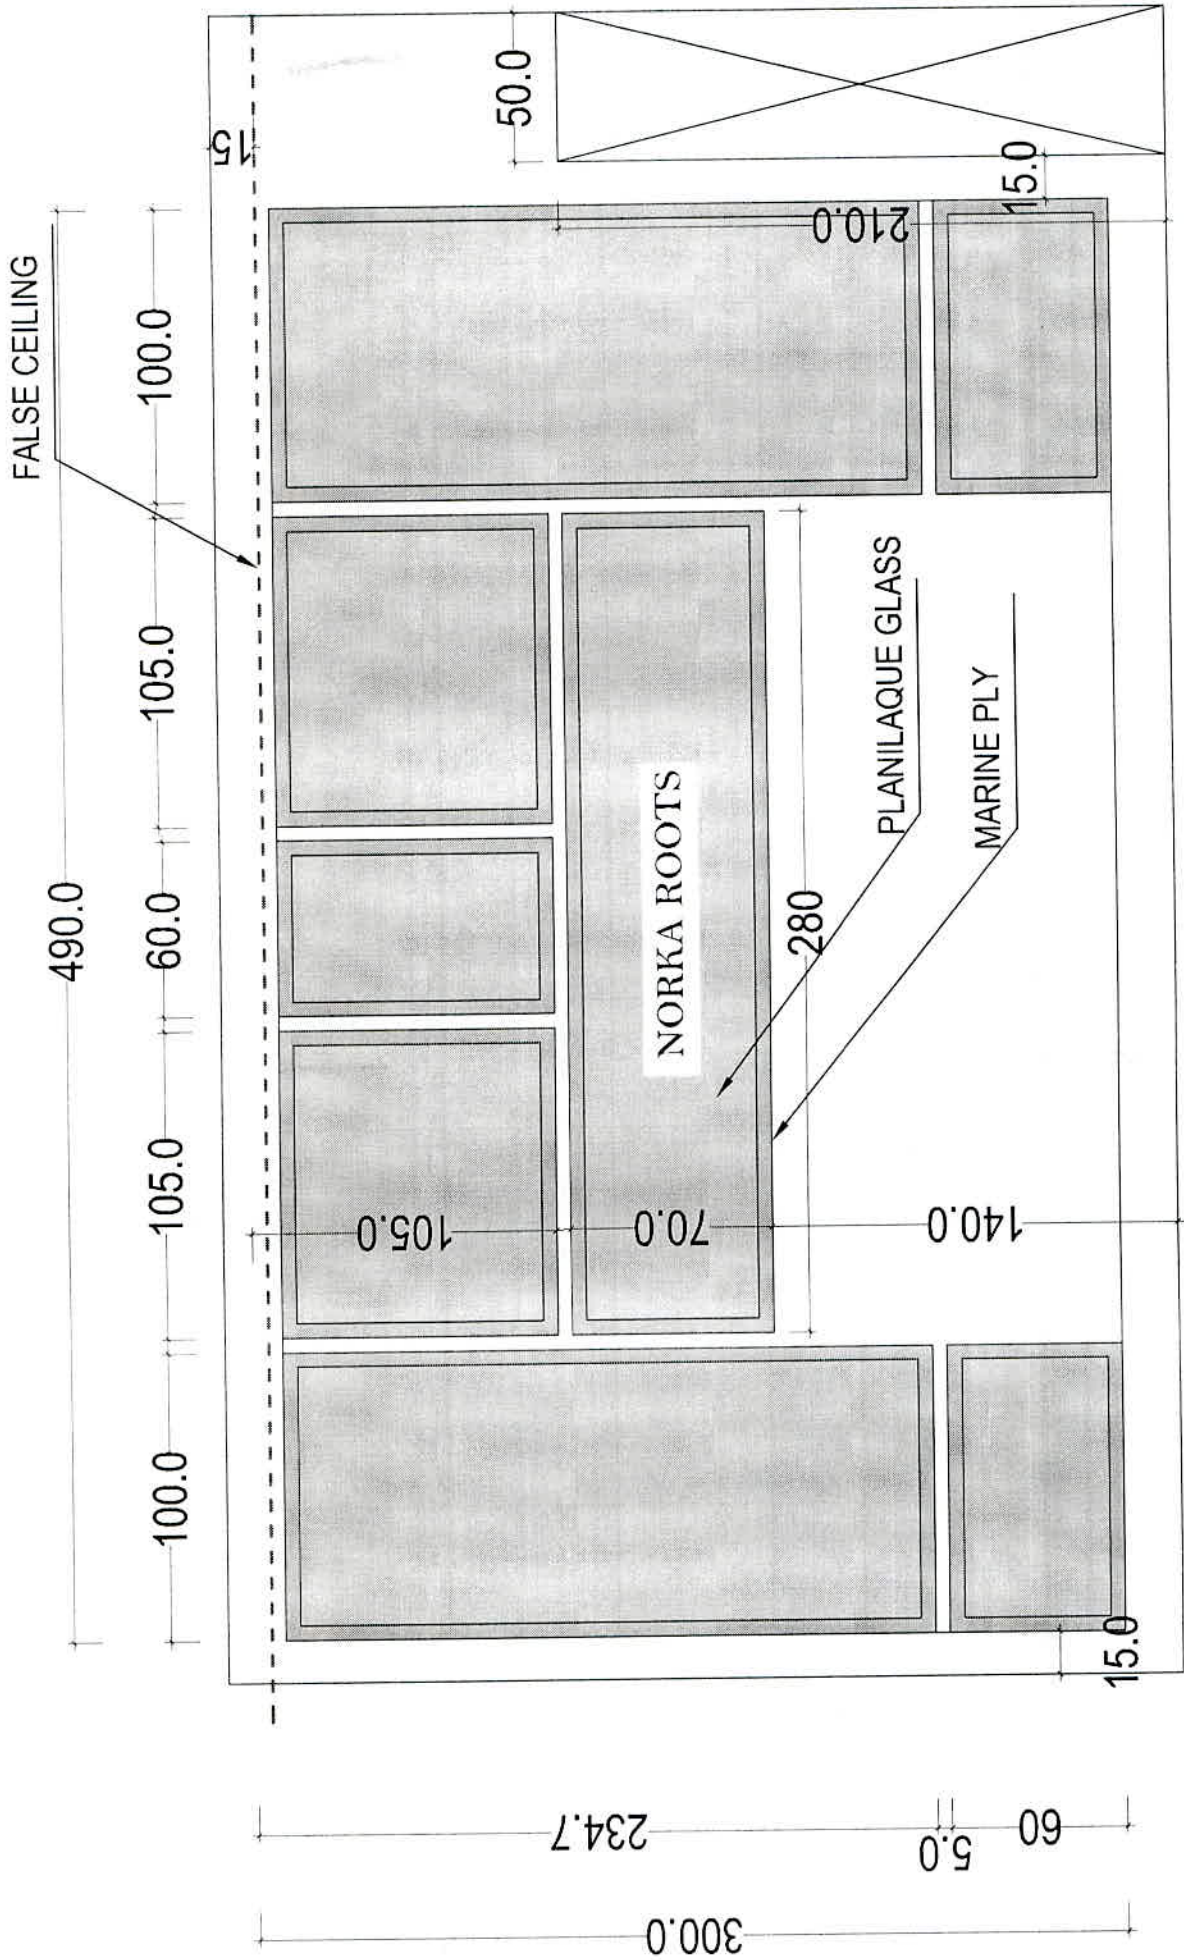

ELEVATION A - KOLLAND