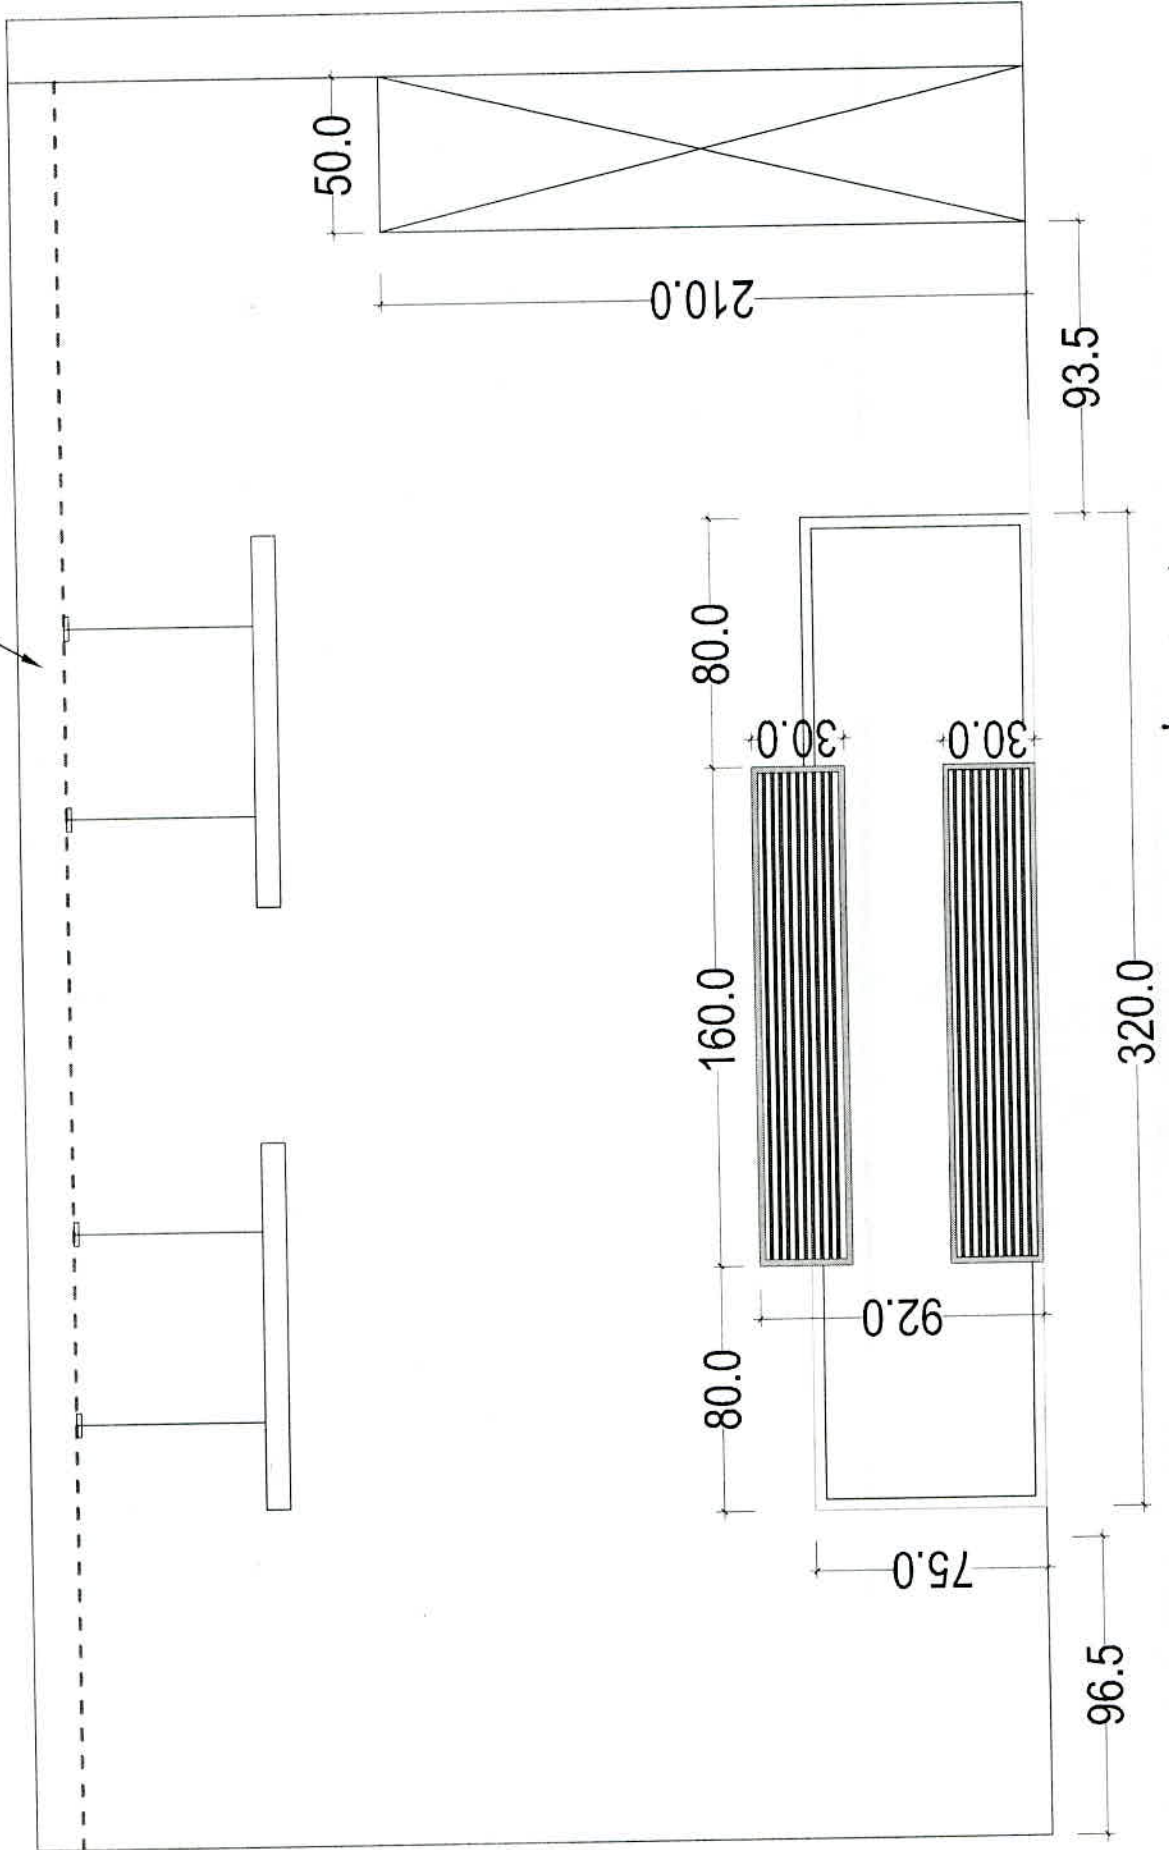

FALSE CEILING

COUNTER TABLE - KOLLAM