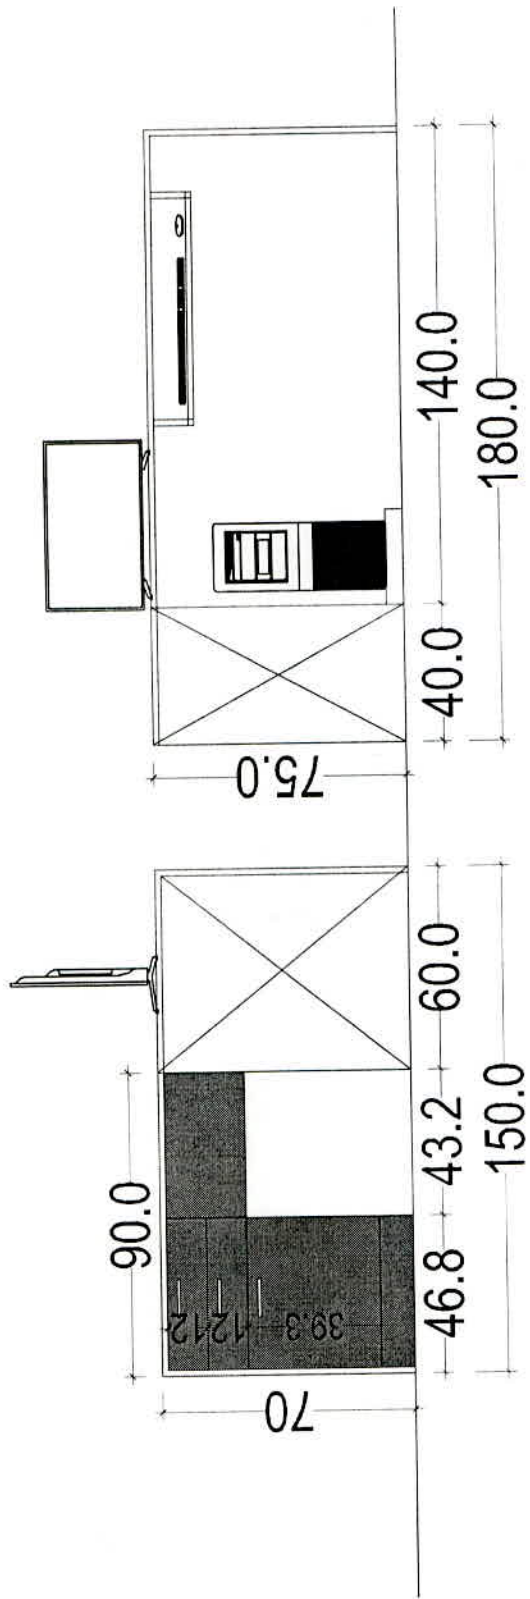

KOLLAM OFFICE - ITEMS DETAILS

Sl No	Item	Details	Length	Hight	Depth	Qty
1	False ceiling	by using 12 mm gypsum board				260 Sq
2	Table	By using laminated MDF. Top & side thickness 34 mm	160	75	60	2
3	Side Unit	By using laminated MDF. Top & side thickness 34 mm	150	70	40	2
4	Main Chair	Revolving Chair				2
5	Normal Chair	As per Model				4
6	Visitors Chair	As per Model				5
7	Wash Unit	With Mirror&back panel, IS 710 grade	60	75	50	
8	Shelf Unit	By using laminated MDF, back panel cupboard	210	210	50	
9	Panelling	Planilaque glass with plywood back panel & plywood finish frame	490	300		
10	Hanging tube light	As needed				
11	Track Light					3
12	Deep recesses light	As needed				
13	Profile light	As needed				
14	Aluminium Partic	As per Model				
15	Glass Door		100	215		
16	Colour	Almond Green				

FLOOR LAYOUT - KOLLAM

ELEVATION A - KOLLAND

FALSE CEILING

COUNTER TABLE - KOLLAM

FALSE CEILING

ELEVATION B - KOLLAM

FALSE CEILING

530

330

315

ELEVATION C - KOLLAM

345

315

ELEVATION D - KOLLAND

TABLE - KOLLAM

CEILING LAYOUT - KOLLAM.

FLOOR LAYOUT - MALAPPURAM.

MALAPPURAM.