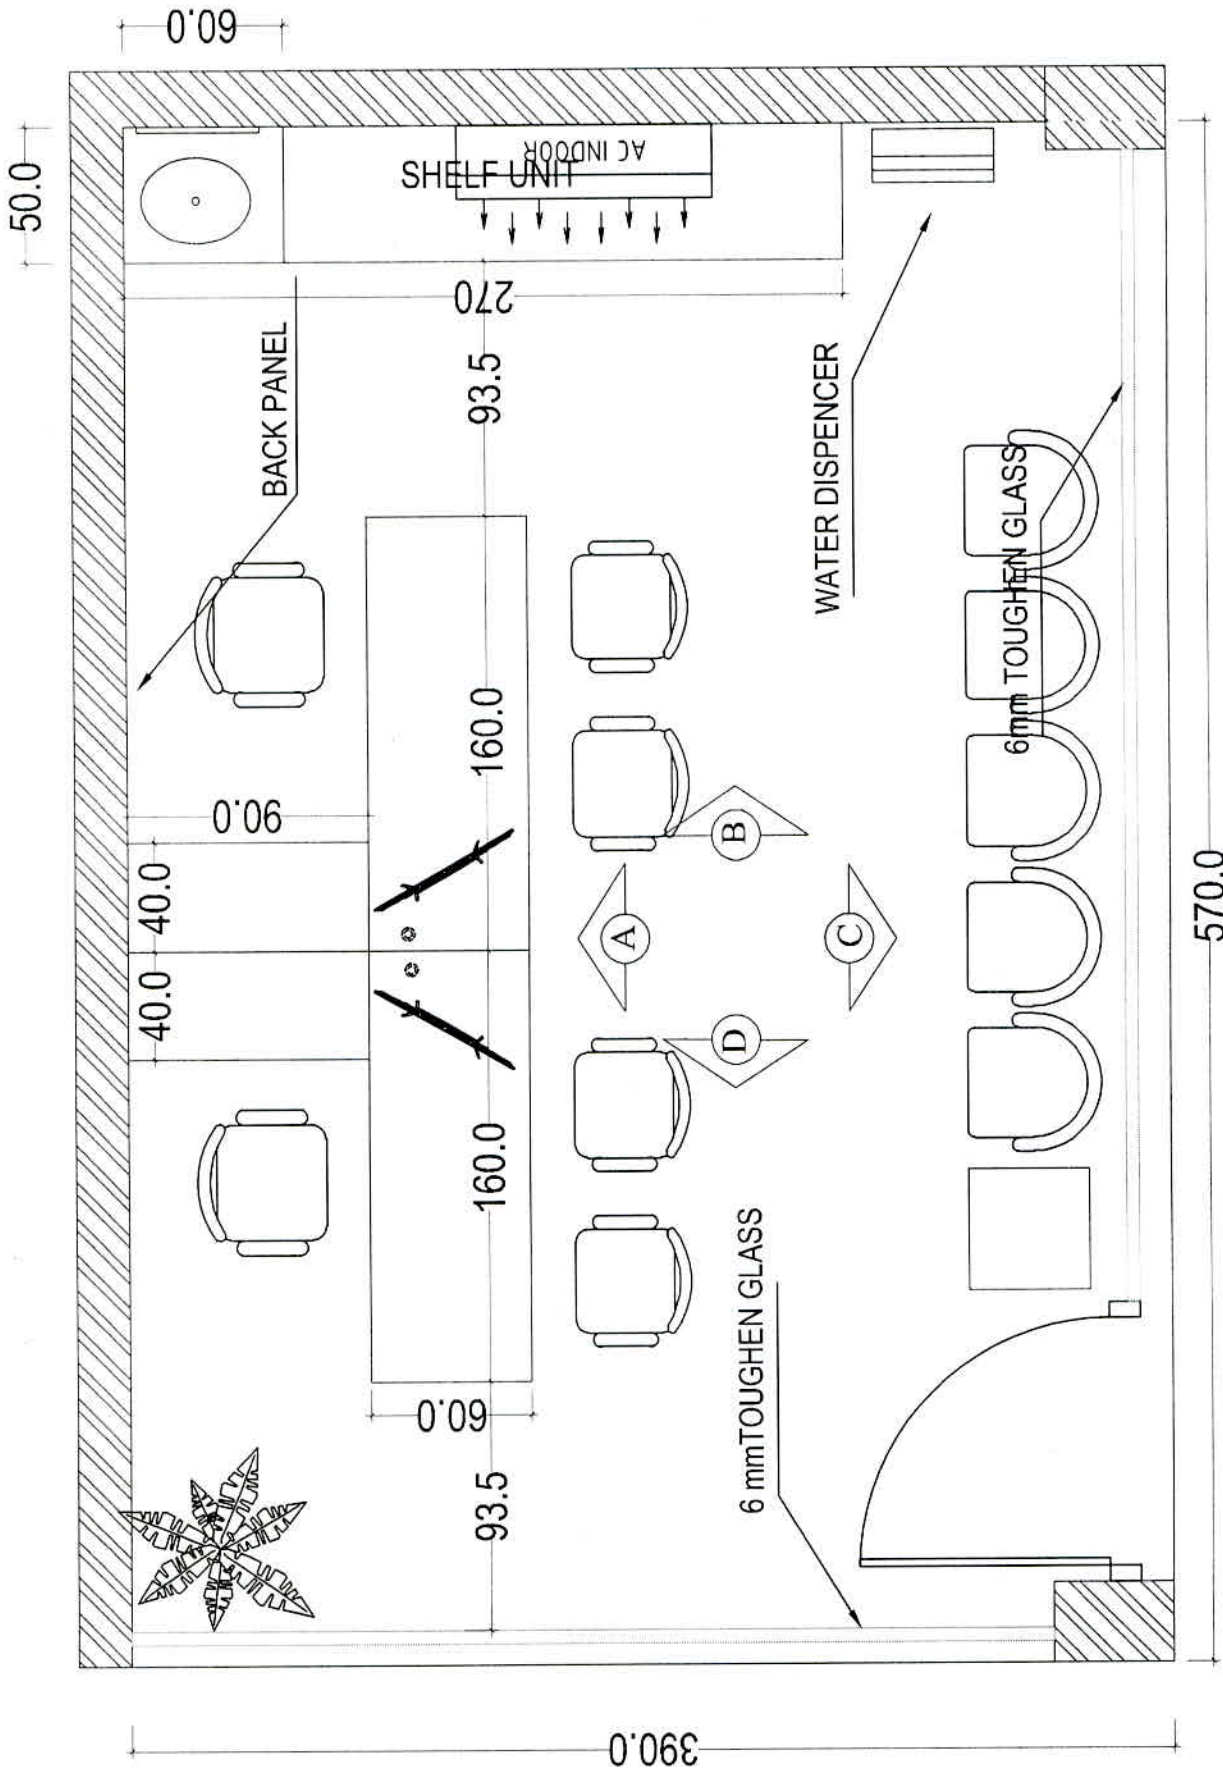

KOLLAM OFFICE - ITEMS DETAILS

Sl No	Item	Details	Length	Hight	Depth	Qty
1	False ceiling	by using 12 mm gypsum board				260 Sq
2	Table	By using laminated MDF. Top & side thickness 34 mm	160	75	60	2
3	Side Unit	By using laminated MDF. Top & side thickness 34 mm	150	70	40	2
4	Main Chair	Revolving Chair				2
5	Normal Chair	As per Model				4
6	Visitors Chair	As per Model				5
7	Wash Unit	With Mirror&back panel, IS 710 grade	60	75	50	
8	Shelf Unit	By using laminated MDF, back panel cupboard	210	210	50	
9	Panelling	Planilaque glass with plywood back panel & plywood finish frame	490	300		
10	Hanging tube light	As needed				
11	Track Light					3
12	Deep recesses light	As needed				
13	Profile light	As needed				
14	Aluminium Partic	As per Model				
15	Glass Door		100	215		
16	Colour	Almond Green				